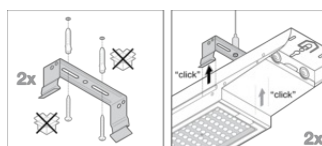

Body material	Steel

Application & Mounting

Temperature range at storage	-30...+80 °C
Mounting type	Surface mounting
Mounting location	Ceiling

EQUIPMENT / ACCESSORIES

- 5 m adjustable steel cable

DOWNLOAD DATA

Tender texts

Tender documents

LOGISTICAL DATA

Product code	Packaging unit (Pieces/Unit)	Dimensions (length x width x height)	Gross weight	Volume
4058075693722	BAG 1			
4058075693739	Shipping box 30	421 mm x 282 mm x 173 mm	7650.00 g	20.54 dm³

The mentioned product code describes the smallest quantity unit which can be ordered. One shipping unit can contain one or more single products. When placing an order, for the quantity please enter single or multiples of a shipping unit.

ADDITIONAL CATALOG INFORMATION

DISCLAIMER

Subject to change without notice. Errors and omission excepted. Always make sure to use the most recent release.