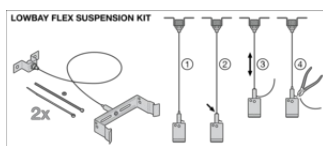

Body material	Steel

Application & Mounting

Temperature range at storage	-30...+80 °C
Mounting type	Surface mounting
Mounting location	Ceiling

EQUIPMENT / ACCESSORIES

- 5 m adjustable steel cable

DOWNLOAD DATA

Tender texts

Tender documents

LOGISTICAL DATA

Product code	Packaging unit (Pieces/Unit)	Dimensions (length x width x height)	Gross weight	Volume
4058075693722	BAG 1			
4058075693739	Shipping box 30	421 mm x 282 mm x 173 mm	7650.00 g	20.54 dm³

The mentioned product code describes the smallest quantity unit which can be ordered. One shipping unit can contain one or more single products. When placing an order, for the quantity please enter single or multiples of a shipping unit.

ADDITIONAL CATALOG INFORMATION

DISCLAIMER

Subject to change without notice. Errors and omission excepted. Always make sure to use the most recent release.