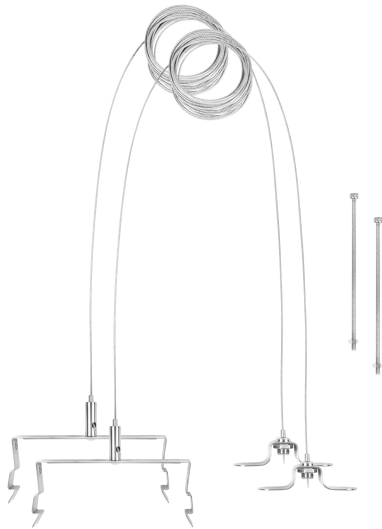

## LB FLEX SUSPENSION KIT

LOW BAY FLEX SUSPENSION KIT | Suspension kit for LOW BAY FLEX

---

### Product features

- Wire suspension with bracket and 5 m adjustable steel cable

TECHNICAL DATA

Dimensions & Weight

Length	125.0 mm
Width	30 mm
Height	46 mm
Product weight	240.00 g
Cable length	5000 mm

Materials & Colors

### EQUIPMENT / ACCESSORIES

- 5 m adjustable steel cable