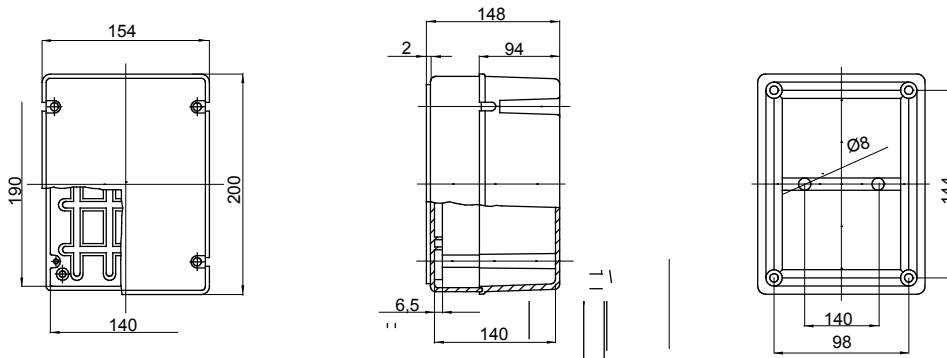

DIMENSIONAL

TECHNICAL SYMBOLOGY

IP
IP56

IK
IK08

GWT
650 °C

HF
HALOGEN FREE
Halogen-free in compliance with EN 60754-2

STANDARDS/APPROVALS

GEWISS S.p.A. Via A. Volta, 1
24069 Cenate Sotto - Bergamo - Italy
tel. +39 035 94 61 11 fax +39 035 94 69 09

www.gewiss.com
sat@gewiss.com
Last update 20/04/2023

Data, measures, designs and pictures are shown only as informative purposes, and could be changed without previous notice