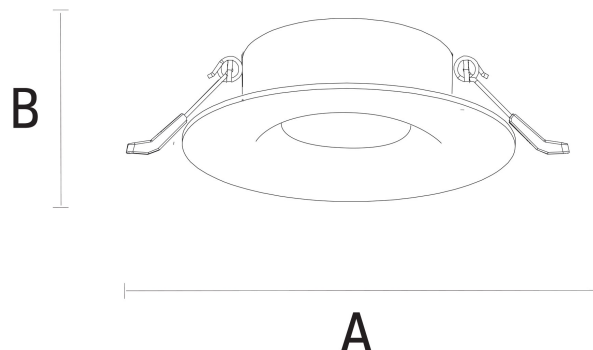

FIALE IV GU10

SLIP001006

Recessed lighting luminaire FIALE IV GU10 for replaceable light source. It has a very high degree of protection IP65, providing protection against the ingress of dust and water jets. Designed for recessed mounting.

IP65

Voltage **250 V**

Socket **GU10**

Degree of protection (IP) **IP65**

Technical data

Code	SLIP001006
Voltage	250 V
Protection class	II
Light source included	No
Working temperature range	-20/+40 °
Lifespan	17000 h
Housing material	Aluminum
Socket	GU10
Degree of protection (IP)	IP65
Colour	SREBRNY
Dimension (AxBxC)	84x52 mm
Mounting hole	72 mm
For use	Inside
Assembly method	Recessed
Application	INT
Made in	PRC
Other	MAX 10W LED; NO INTENDED FOR HALOGEN ,