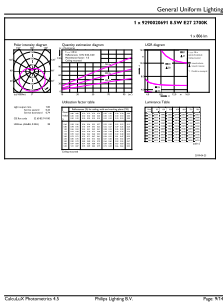

Photometric data

LED Bulb CorePro E27 A60 8,5W