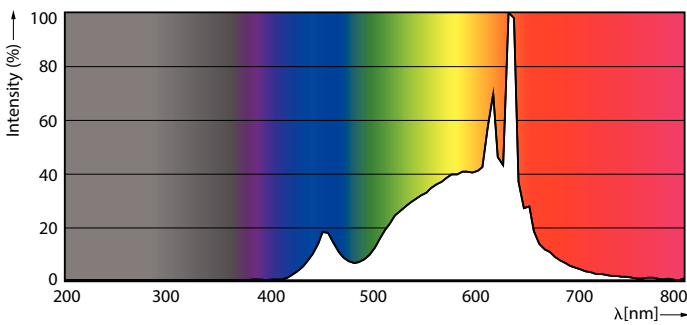

LED Bulb CorePro E27 A60 8,5W