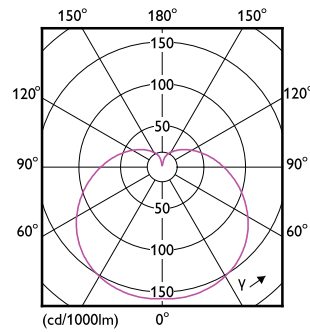

LED Bulb CorePro E27 A60 8,5W