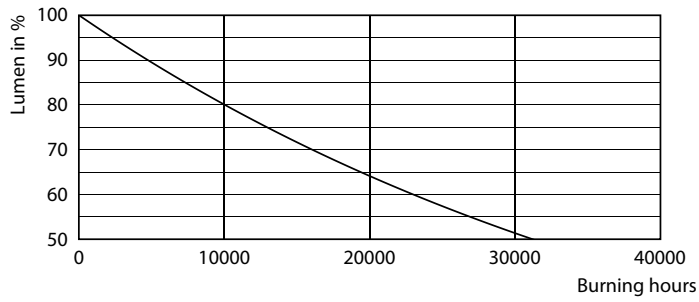

Product data

General Information	
Cap-Base	E27 [E27]
EU RoHS compliant	Yes
Nominal Lifetime (Nom)	15000 h
Switching Cycle	50000X
Technical Type	8.5-60W
Flux measurement reference	Sphere
Light Technical	
Color Code	927
Beam Angle (Nom)	150 °
Luminous Flux (Nom)	806 lm
Color Designation	Warm White (WW)
Correlated Color Temperature (Nom)	2700 K
Luminous Efficacy (rated) (Nom)	94.00 lm/W
Color Consistency	<6
Color Rendering Index (Nom)	90
LLMF At End Of Nominal Lifetime (Nom)	70 %
Operating and Electrical	
Input Frequency	50 to 60 Hz
Power (Nom)	8.5 W

Lamp Current (Nom)	45 mA
Wattage Equivalent	60 W
Starting Time (Nom)	0.5 s
Warm Up Time to 60% Light (Nom)	0.5 s
Power Factor (Nom)	0.9
Voltage (Nom)	220-240 V
Temperature	
T-Case Maximum (Nom)	85 °C
Controls and Dimming	
Dimmable	Only with specific dimmers
Mechanical and Housing	
Bulb Finish	Frosted
Bulb Shape	A60 [A 60mm]
Approval and Application	
Energy Efficiency Class	F
Energy Consumption kWh/1000 h	9 kWh
EPREL Registration Number	391915

Photometric data

LED Bulb CorePro E27 A60 8,5W

LED Bulb CorePro E27 A60 8,5W

LED Bulb CorePro E27 A60 8,5W

CorePro LEDbulbs

Lifetime

LEDBulb CorePro E27 A60

LEDBulb CorePro E27 A60