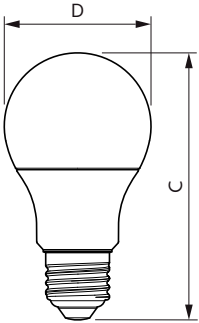

Product data

General Information	
Cap-Base	E27 [E27]
EU RoHS compliant	Yes
Nominal Lifetime (Nom)	15000 h
Switching Cycle	50000X
Technical Type	8.5-60W
Flux measurement reference	Sphere
Light Technical	
Color Code	927
Beam Angle (Nom)	150 °
Luminous Flux (Nom)	806 lm
Color Designation	Warm White (WW)
Correlated Color Temperature (Nom)	2700 K
Luminous Efficacy (rated) (Nom)	94.00 lm/W
Color Consistency	<6
Color Rendering Index (Nom)	90
LLMF At End Of Nominal Lifetime (Nom)	70 %
Operating and Electrical	
Input Frequency	50 to 60 Hz
Power (Nom)	8.5 W

Lamp Current (Nom)	45 mA
Wattage Equivalent	60 W
Starting Time (Nom)	0.5 s
Warm Up Time to 60% Light (Nom)	0.5 s
Power Factor (Nom)	0.9
Voltage (Nom)	220-240 V
Temperature	
T-Case Maximum (Nom)	85 °C
Controls and Dimming	
Dimmable	Only with specific dimmers
Mechanical and Housing	
Bulb Finish	Frosted
Bulb Shape	A60 [A 60mm]
Approval and Application	
Energy Efficiency Class	F
Energy Consumption kWh/1000 h	9 kWh
EPREL Registration Number	391915

Numerator - Packs per outer box	10
Material Nr. (12NC)	929002069102
Net Weight (Piece)	0.060 kg

Dimensional drawing

Bulb A60S+ 230V 8.5-60W 806lm 2700K E27

Product	D	C
CorePro LEDbulb D 8.5-60W A60 E27 927	60 mm	110 mm