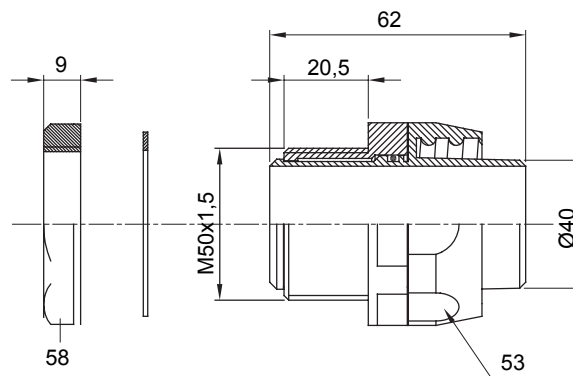

Straight and revolving coupling device for sheath with IP54 protection degree.

Colour	Grey RAL 7035	IP degree	IP54
ISO pitch	M 50x1.5	Sheath Ø (mm)	40
Type of pitch	M50	Type	Revolving
Electrocod	210		

### DIMENSIONAL