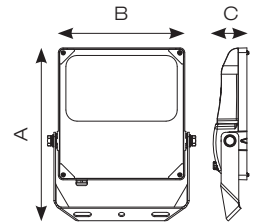

INPUT	HERTZ	TEMP	LIFETIME (HRS)	CRI	SDCM	BEAM ANGLE	CLASS	IP	IK
230V	50/60Hz	-30°C to 50°C	L80 B10 54,000	Ra 70	5	60°x120°	1	IP66	IK08

CODE	DESCRIPTION	WATTAGE	CCT	LUMENS	LM/W	A	B	C	WINDAGE	TRADE
AAZCLED50/ASY		50W		6800lm	136lm	267mm	190mm	55mm	0.07	£109.00
AAZCLED100/ASY		100W		14250lm	143lm	314mm	230mm	61mm	0.09	£157.00
AAZCLED150/ASY	Daylight	150W	5000K	21100lm	141lm	360mm	260mm	67mm	0.11	£225.00
AAZCLED200/ASY		200W		28250lm	141lm	398mm	300mm	70mm	0.14	£276.00
AAZCLED300/ASY		300W		42500lm	142lm	470mm	363mm	80mm	0.2	£430.00