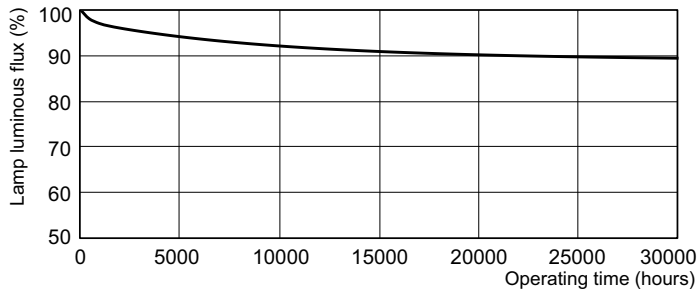

Product data

General Information		Lamp Current (Nom)	
Cap-Base	G13 [Medium Bi-Pin Fluorescent]		0.360 A
Flux measurement reference	Sphere	Controls and Dimming	
		Dimmable	Yes
Light Technical		Mechanical and Housing	
Color Code	865 [CCT of 6500K]	Bulb Shape	T8 [26 mm (T8)]
Luminous Flux	1,300 lumen	Approval and Application	
Color Designation	Cool Daylight	Mercury (Hg) Content (Nom)	1.7 mg
Chromaticity Coordinate X (Nom)	0.313	Energy Consumption kWh/1000 h	19 kWh
Chromaticity Coordinate Y (Nom)	0.337	EPREL Registration Number	423,367
Correlated Color Temperature (Nom)	6500 K	Product Data	
Luminous Efficacy (rated) (Nom)	68 lm/W	Full product code	871150063177040
Color rendering index (CRI)	80	Order product name	MASTER TL-D Super 80 18W/865 1SL/25
Operating and Electrical		Order code	927920086544
Power Consumption	18.2 W		

Dimensional drawing

Product	D (max)	A (max)	B (max)	B (min)	C (max)
MASTER TL-D Super 80 18W/865 1SL/25	28 mm	589.8 mm	596.9 mm	594.5 mm	604 mm

Photometric data

Spectral Power Distribution Colour - MASTER TL-D Super 80 18W/865 1SL/25

Lifetime

Life Expectancy Diagram - MASTER TL-D Super 80 18W/865 1SL/25

Life Expectancy Diagram - MASTER TL-D Super 80 18W/865 1SL/25

MASTER TL-D Super 80

Lifetime

Lumen Maintenance Diagram - MASTER TL-D Super 80 18W/865 1SL/25