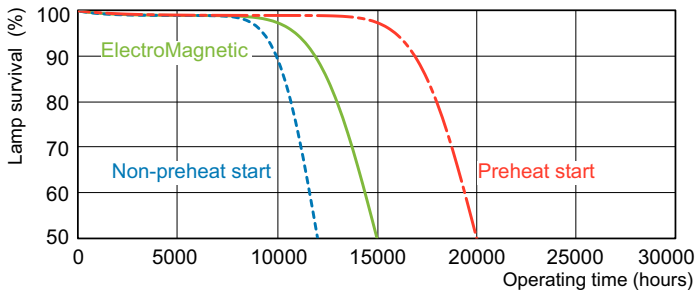

Lifetime

Life Expectancy Diagram - MASTER TL-D Super 80 18W/865 1SL/25

Life Expectancy Diagram - MASTER TL-D Super 80 18W/865 1SL/25