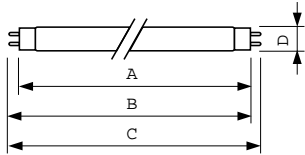

Product data

General Information		Lamp Current (Nom)	
Cap-Base	G13 [Medium Bi-Pin Fluorescent]		0.360 A
Flux measurement reference	Sphere	Controls and Dimming	
		Dimmable	Yes
Light Technical		Mechanical and Housing	
Color Code	865 [CCT of 6500K]	Bulb Shape	T8 [26 mm (T8)]
Luminous Flux	1,300 lumen	Approval and Application	
Color Designation	Cool Daylight	Mercury (Hg) Content (Nom)	1.7 mg
Chromaticity Coordinate X (Nom)	0.313	Energy Consumption kWh/1000 h	19 kWh
Chromaticity Coordinate Y (Nom)	0.337	EPREL Registration Number	423,367
Correlated Color Temperature (Nom)	6500 K	Product Data	
Luminous Efficacy (rated) (Nom)	68 lm/W	Full product code	871150063177040
Color rendering index (CRI)	80	Order product name	MASTER TL-D Super 80 18W/865 1SL/25
Operating and Electrical		Order code	927920086544
Power Consumption	18.2 W		

Dimensional drawing

Product	D (max)	A (max)	B (max)	B (min)	C (max)
MASTER TL-D Super 80 18W/865 1SL/25	28 mm	589.8 mm	596.9 mm	594.5 mm	604 mm

Photometric data

Spectral Power Distribution Colour - MASTER TL-D Super 80 18W/865 1SL/25