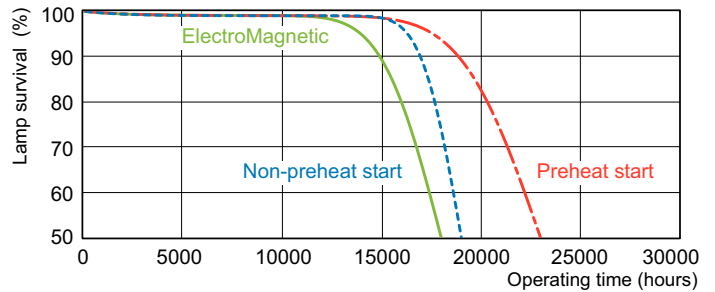

Lifetime

Life Expectancy Diagram - MASTER TL-D Super 80 18W/865 1SL/25

Life Expectancy Diagram - MASTER TL-D Super 80 18W/865 1SL/25