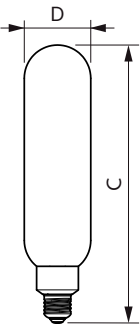

## Product Data

Full product code	871951431541900
Order product name	LED giant 20W E27 T65 1800K smoky D

Order code	929002982701
Numerator - Quantity Per Pack	1
Numerator - Packs per outer box	2
Material number (12NC)	929002982701
Full product name	LED giant 20W E27 T65 1800K smoky D
EAN/UPC - Case	8719514315426

## Dimensional drawing

Product	D	C
LED giant 20W E27 T65 1800K smoky D	66 mm	273 mm