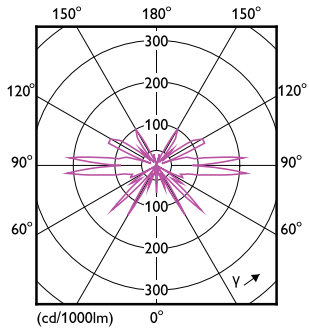

Photometric data

Light Distribution Diagram - LED giant 20W E27 T65 1800K smoky D