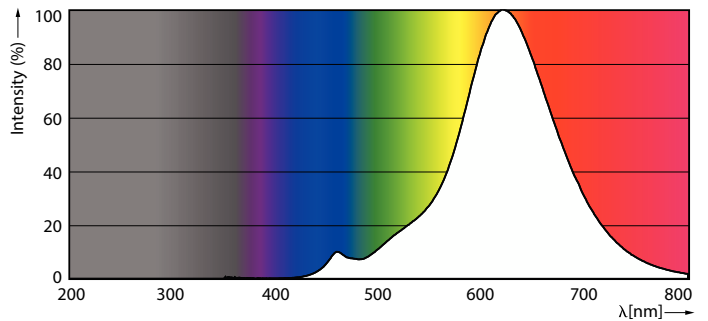

Classic filament LEDbulbs

Approval and Application

Energy Consumption kWh/1000 h	7 kWh
CE mark	Yes
EU RoHS compliant	Yes

Product Data

Full product code	871951431541900
Order product name	LED giant 20W E27 T65 1800K smoky D

Order code	929002982701
Numerator - Quantity Per Pack	1
Numerator - Packs per outer box	2
Material number (12NC)	929002982701
Full product name	LED giant 20W E27 T65 1800K smoky D
EAN/UPC - Case	8719514315426

Dimensional drawing

Product	D	C
LED giant 20W E27 T65 1800K smoky D	66 mm	273 mm

Photometric data

Spectral Power Distribution Colour - LED giant 20W E27 T65 1800K smoky D