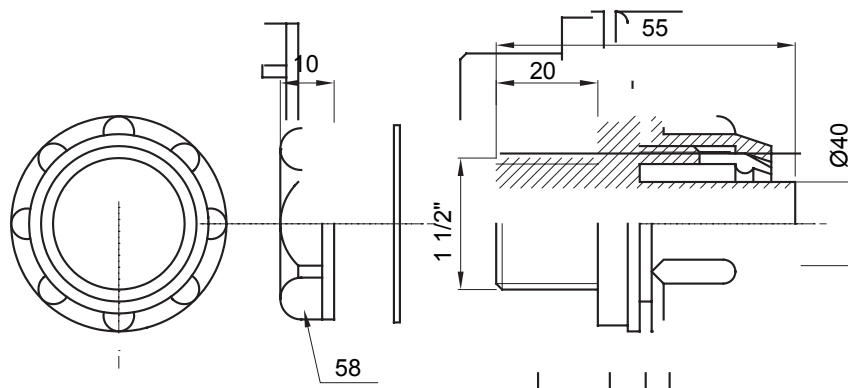

Product Data Sheet

DX56240

DF Range

Straight and revolving coupling device for sheath with IP54 protection degree.

Colour	Grey RAL 7035	IP degree	IP54
GAS pitch	1 1/2"	Sheath Ø (mm)	40
Type	Fixed	Electrocod	210

DIMENSIONAL

TECHNICAL SYMBOLOGY

IP

IP54

STANDARDS/APPROVALS