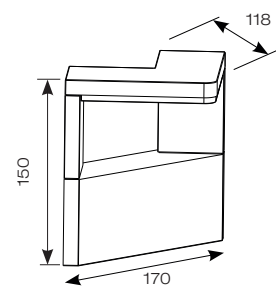

Arco

- Ultra modern LED wall light suitable for residential and hospitality applications
- Graphite textured powder coat paint finish
- Available in 3000K and 4000K options
- Non-dimmable

Matching Senza LED Bollard see p364