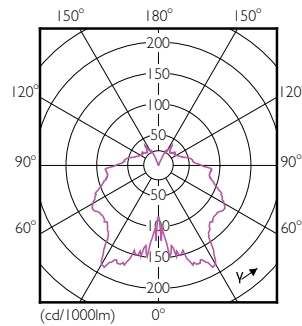

Photometric data

CorePro LEDcandle 4-25W E14 827 CL B35