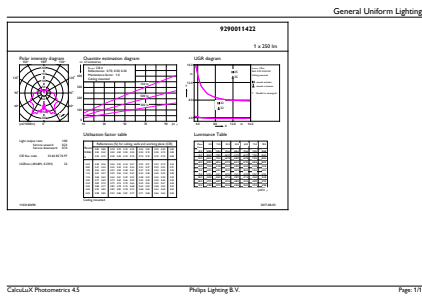

Full product code	871869650757500
-------------------	-----------------

Order product name	Corepro Candle ND 4-25W E14 827 B35 CL
EAN/UPC - Product	8718696507575
Order code	929001142202
Numerator - Quantity Per Pack	1
Numerator - Packs per outer box	10
Material Nr. (12NC)	929001142202
Net Weight (Piece)	0.040 kg

Dimensional drawing

LED ND 4-25W E14 827 220-240V B35 CL

Product	D	C
Corepro Candle ND 4-25W E14 827 B35 CL	35 mm	106 mm

Photometric data

CorePro LEDcandle 4-25W E14 827 CL B35

CorePro LEDcandle 4-25W E14 827 CL B35