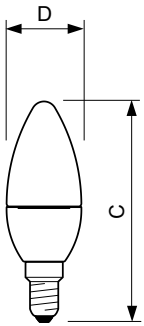

Product data

General Information	
Cap-Base	E14 [E14]
EU RoHS compliant	Yes
Nominal Lifetime (Nom)	15000 h
Switching Cycle	50000X
Technical Type	4-25W
Light Technical	
Color Code	827 [CCT of 2700K]
Luminous Flux (Nom)	250 lm
Color Designation	Warm White (WW)
Correlated Color Temperature (Nom)	2700 K
Luminous Efficacy (rated) (Nom)	62.50 lm/W
Color Consistency	<6
Color Rendering Index (Nom)	80
LLMF At End Of Nominal Lifetime (Nom)	70 %

CorePro LED candles and lusters

Mechanical and Housing

Bulb Finish	Clear
Bulb Shape	B35 [B 35mm]

Approval and Application

Energy Consumption kWh/1000 h	4 kWh
-------------------------------	-------

Product Data

Full product code	871869650757500
-------------------	-----------------

Order product name	Corepro Candle ND 4-25W E14 827 B35 CL
EAN/UPC - Product	8718696507575
Order code	929001142202
Numerator - Quantity Per Pack	1
Numerator - Packs per outer box	10
Material Nr. (12NC)	929001142202
Net Weight (Piece)	0.040 kg

Dimensional drawing

LED ND 4-25W E14 827 220-240V B35 CL

Product	D	C
Corepro Candle ND 4-25W E14 827 B35 CL	35 mm	106 mm

Photometric data

CorePro LEDcandle 4-25W E14 827 CL B35

CorePro LEDcandle 4-25W E14 827 CL B35