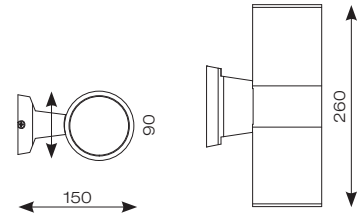

# Duo Midi

- Bi-directional wall light with housing in die-cast aluminium with a textured paint finish suitable for residential and hospitality applications (supplied less lamp)
- Large diameter housing to provide heat dissipation
- Option to add Bluetooth and WiFi enabled smart GU10 lamp(s)
  - AOCTOW/GU10LED/TW
  - AOCTOW/GU10LED/RGBTW

Black

OCTO  
Compatible

Connected by

WIZ

Silver Grey

CODE	DESCRIPTION	MAX WATTAGE	CLASS	IP	IK	TRADE
ADM50GU10	GU10 - Black	2 x 50W	1	IP65	IK08	£71.00
ADM50GU10/SG	GU10 - Graphite					£71.00