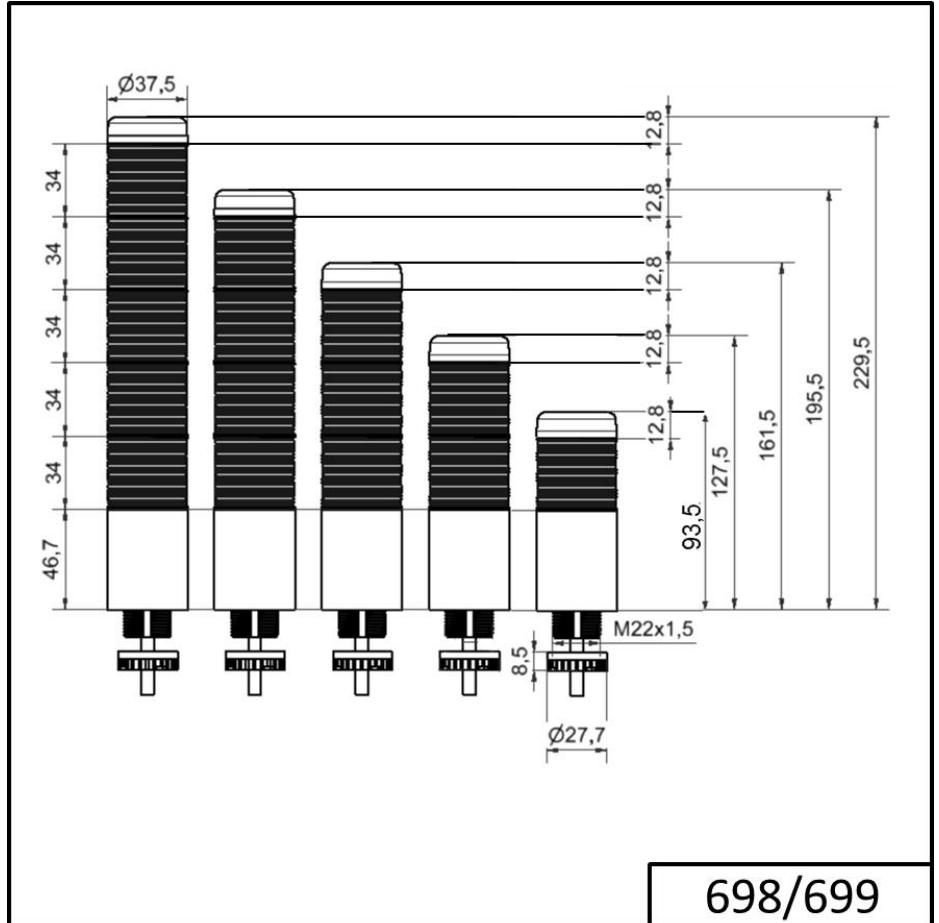

Completely pre-assembled Signal Towers / KOMPAKT 37
K37 plug EM Pulse tone 24VAC/DC BU/GN/YE

DRAWING

! For additional installation and mounting information, refer to the appropriate user guide at www.werma.com. This printed copy is for information only and is subject to alteration.