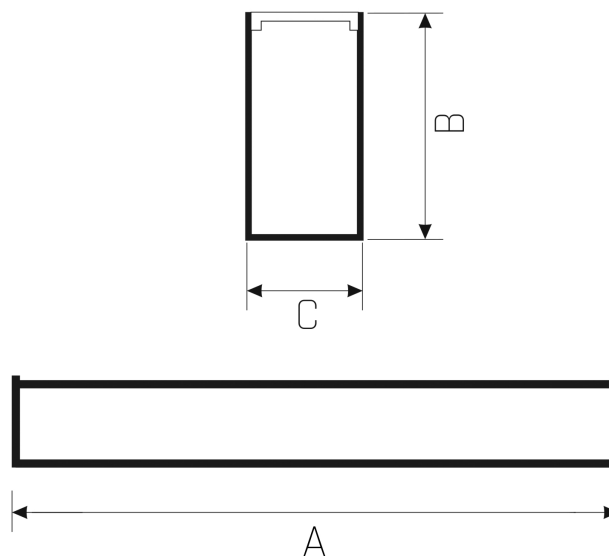

# ALLDAY 7 ASYMETRIC

WOJP03430

LED luminaire ALLDAY 7 ASYMETRIC, with a power of 55 W, high light efficacy 150 lm/W. It is made of high-quality components, supported by a 5-year warranty. Lights up with neutral light - the most universal colour (4000K), which is suitable for the rooms we use on a daily basis, ensuring comfort during everyday activities. Narrow beam angle 60° gives directional light so that selected objects or surfaces can be better exposed. Suitable for both surface and suspended mounting.

Power	<b>55 W</b>	Voltage	<b>230 V</b>
Colour temperature	<b>4000 K</b>	Colour of light	<b>Neutral white</b>
Beam angle	<b>60 °</b>	Degree of protection (IP)	<b>IP20</b>

## Technical data

Code	WQJP03430
Power	55 W
Nominal current	263 mA
Voltage	230 V
Energy consumption	55 kWh/1000h
Frequency	50HZ Hz
Protection class	II
Power supply included	+
Manufacturer of power supply	TRIDONIC
Power factor	0.93
Useful luminous flux*	8250 lm (360°)
Luminous flux**	4675 lm (360°)
Lamp efficacy	150 lm/W
Colour temperature	4000 K
Colour of light	Neutral white
Beam angle	60 °
RA	80
Light source included	+
Producer of LED diodes	OSRAM
Uniformity of color SDCM max	3
Dimmable	OPC
Working temperature range	-20/+40 °
Lifespan	50000 h
Housing material	Aluminum
Degree of protection (IP)	IP20
Colour	Black
Dimension (AxBxC)	37x1145x115 mm
For use	Inside
Assembly method	On the ceiling, Suspended
Application	Inside
Made in	PL