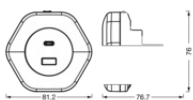

Dimensions & Weight

Length	81.20 mm
Width	76.70 mm
Height	76.00 mm
Product weight	80.00 g

LUNETTA HEXAGON 830 USB A C
WT

Materials & Colors

Product color	White
Housing color	White
Body material	Polycarbonate (PC)
Cover material	Polycarbonate (PC)
Glow Wire Test according to IEC 60695-2-12	650 °C
Mercury content	0.0 mg

DOWNLOAD DATA

Documents and certificates	Document name
 Legal information	Legal Insert LUNETTA
 Declarations of conformity	CE Declaration Lunetta Hexagon

LOGISTICAL DATA

Product code	Packaging unit (Pieces/Unit)	Dimensions (length x width x height)	Gross weight	Volume
4099854090264	Blister 1	75 mm x 140 mm x 195 mm	101.00 g	2.05 dm ³
4099854090271	Shipping box 6	488 mm x 157 mm x 216 mm	835.00 g	16.55 dm ³