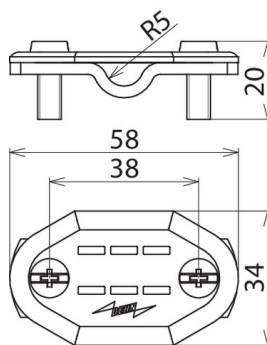

**NST 7.10 FL30 ON AL (490 110)**

Figure without obligation

Type	NST 7.10 FL30 ON AL
Part No.	490 110
Material of plate	Al
Material of saddle clamp	Al
Clamping range Rd / Fl	7-10 / 30 mm
Material of screw	StSt
Screw	⚙️ M6 x 16 mm
Weight	23 g
Customs tariff number	83100000
GTIN	4013364306462
PU	50 Stk