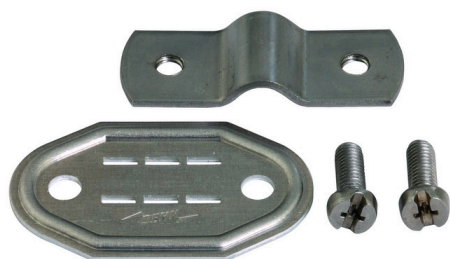

**NST 7.10 FL30 ON AL (490 110)**

Figure without obligation

Type	NST 7.10 FL30 ON AL
Part No.	490 110
Material of plate	Al
Material of saddle clamp	Al
Clamping range Rd / Fl	7-10 / 30 mm
Material of screw	StSt
Screw	⚙️ M6 x 16 mm
Weight	23 g
Customs tariff number	83100000
GTIN	4013364306462
PU	50 Stk

All number plates are available with different numbers or lettering on request!