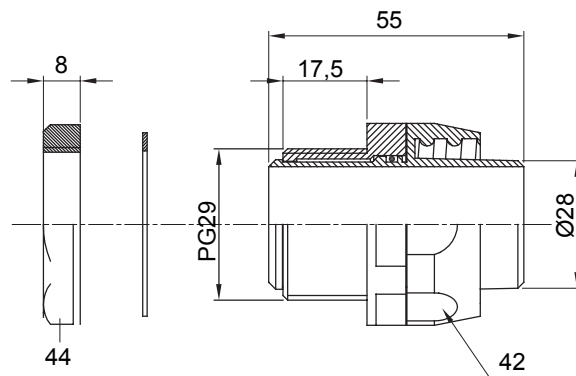

Straight and revolving coupling device for sheath with IP54 protection degree.

Colour	Grey RAL 7035	IP degree	IP54
PG pitch	29	Sheath Ø (mm)	28
Type	Revolving	Electrocod	210

DIMENSIONAL

TECHNICAL SYMBOLOGY