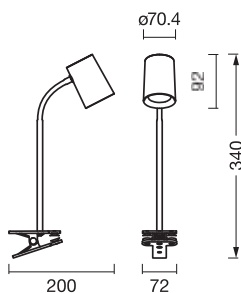

Photometrical data

Standard deviation of color matching	< 6 sdc _m
--------------------------------------	----------------------

Dimensions & Weight

Length	72.0 mm
Width	200.00 mm
Height	340.00 mm
Product weight	390.00 g
Cable length	1600 mm