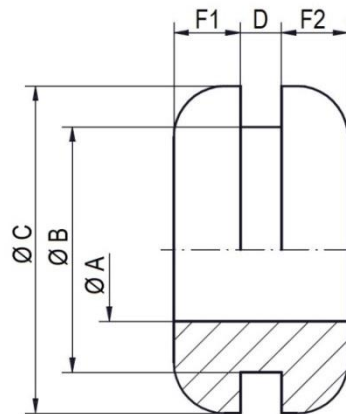

61713520	DATA SHEET	
Valid from: 03.07.2018	SKINDICHT® LA	

The protection sleeve SKINDICHT® LA provides cables with effective protection against damage caused by sharp or angular housing walls. Easy installation: Simply push the protective sleeve into the hole until the groove engages.

Technical features:

Material CR
 Temperature range -30 °C up to +90 °C
 Colour Black

Norm references:

For more information please see our current catalogue.

Article designation	Ø A [mm]	Ø B [mm]	Ø C [mm]	D [mm]	F1 [mm]	F2 [mm]	Article No.
LA 3	3	7	10	2	1,5	3	61713520
LA 4	4	8	11	2	2	2	61713530
LA 5	5	7	11	2	2,75	2,75	61713540
LA 6	6	9	14	2	3	3	61713550
LA 7	7	12	16	2	3,25	3,25	61713560
LA 8	8	11	15	2	3,5	3,5	61713570
LA 9	9	11	16	2	2,75	2,75	61713580
LA 11	11	14	19	2	3	3	61713590
LA 12	12	18	25	2	2,5	2,5	61713600