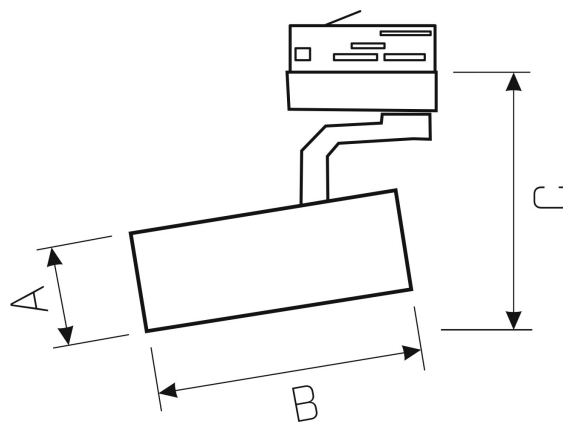

FIESTA

WQJP05999

LED luminaire FIESTA, with a power of 35 W, high light efficacy 125 lm/W. It is made of high-quality components, supported by a 5-year warranty. It shines with a warm light (3000K), which promotes relaxation and rest, making the illuminated room cosier. Narrow beam angle 15° gives directional light so that selected objects or surfaces can be better exposed. Designed to be mounted on a track.

Power	35 W	Voltage	230 V
Colour temperature	3000 K	Colour of light	WW
Beam angle	15 °	Degree of protection (IP)	IP20

Technical data

Code	WQJP05999
Power	35 W
Nominal current	167.4 mA
Voltage	230 V
Energy consumption	35 kWh/1000h
Frequency	50HZ Hz
Protection class	I
Power supply included	Yes
Manufacturer of power supply	TRIDONIC
Power factor	0.93
Useful luminous flux*	4375 lm (360°)
Luminous flux**	3500 lm (360°)
Lamp efficacy	125 lm/W
Colour temperature	3000 K
Colour of light	WW
Beam angle	15 °
RA	80
Light source included	+
Producer of LED diodes	CREE
Uniformity of color SDCM max	3
Dimmable	No
Working temperature range	-20/+40 °
Lifespan	50000 h
Housing material	Aluminum
Degree of protection (IP)	IP20
Colour	White
Dimension (AxBxC)	84x190x160 mm
For use	Inside
Assembly method	on track
Application	Inside
Made in	PL