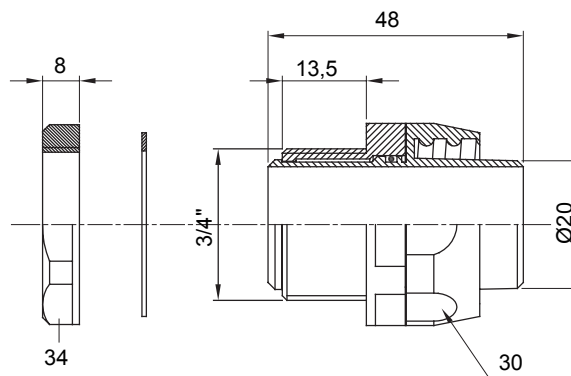

Straight and revolving coupling device for sheath with IP54 protection degree.

| | | | |
|-----------|----------------|---------------|------|
| Colour | Black RAL 9005 | IP degree | IP54 |
| GAS pitch | 3/4" | Sheath Ø (mm) | 20 |
| Type | Revolving | Electrocod | 210 |

DIMENSIONAL

TECHNICAL SYMBOLOGY

IP

IP54

STANDARDS/APPROVALS