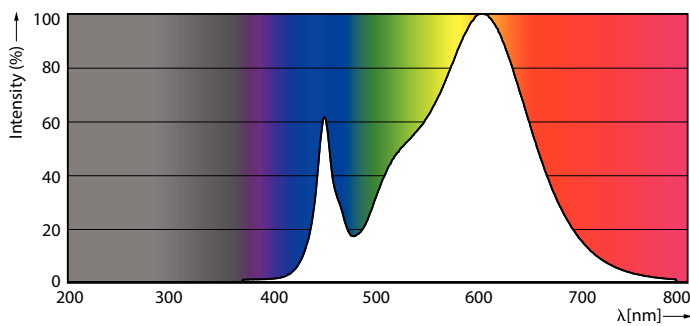

Photometric data

Spectral Power Distribution Colour - CorePro LEDtube UN 1500mm UO 23W830 T8