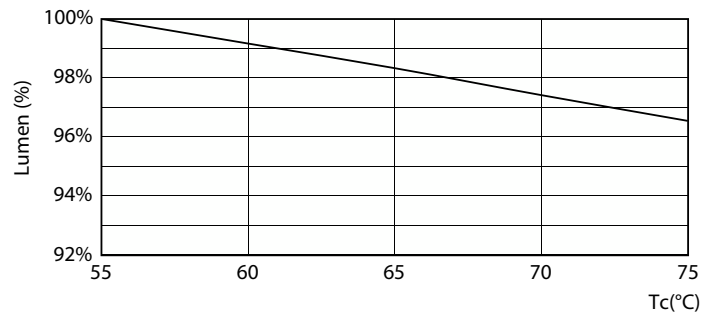

Lumen Maintenance Diagram - CorePro LEDtube UN 1500mm UO 23W830 T8