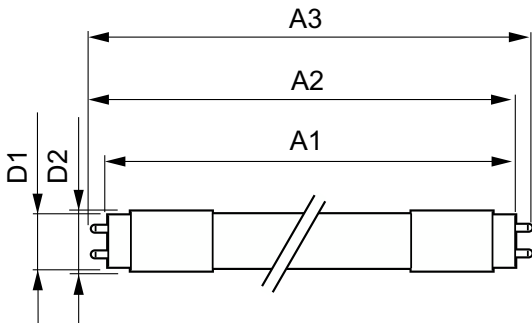

Color rendering index (CRI)	80
LLMF At End Of Nominal Lifetime (Nom)	70 %
Flickering value (PstLM)	1
Stroboscopic effect value (SVM)	0.4
Photobiological safety according to EN 62471	RGO

Operating and Electrical	
Line Frequency	50 to 60 Hz
Input Frequency	50 to 60 Hz
Power Consumption	23 W
Lamp Current (Nom)	106 mA
Wattage Equivalent	58 W
Starting Time (Nom)	0.5 s
Warm-up time to 60% light	0.5 s
Power Factor (Fraction)	0.9
Voltage (Nom)	220-240 V
Voltage (Nom)	220 V

CorePro LED tube Universal T8

LED alternative to fluorescent lamp power	58 W
Temperature	
Ambient temperature range	-20 to +45 °C
T-Case Maximum (Nom)	55 °C
Controls and Dimming	
Dimmable	No
Mechanical and Housing	
Bulb Finish	Frosted
Bulb Material	Glass
Product Length	1,500 mm
Bulb Shape	Tube, double-ended
Approval and Application	
Energy Efficiency Class	D
Energy Saving Product	Yes
Approval Marks	RoHS compliance TUV CE marking KEMA Keur certificate

Dimensional drawing

Product	D1	D2	A1	A2	A3
CorePro LEDtube UN 1500mm UO 23W830 T8	26 mm	28 mm	1,500 mm	1,506 mm	1,514 mm

Photometric data

Spectral Power Distribution Colour - CorePro LEDtube UN 1500mm UO 23W830 T8