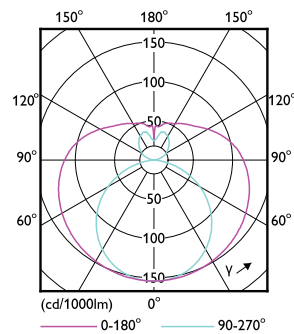

Light Technical	
Color Code	830 [CCT of 3000K]
Beam Angle (Nom)	240 degree(s)
Luminous Flux	3,200 lumen
Color Designation	White (WH)
Correlated Color Temperature (Nom)	3000 K
Luminous Efficacy (rated) (Nom)	139 lm/W
Color Consistency	<6

Color rendering index (CRI)	80
LLMF At End Of Nominal Lifetime (Nom)	70 %
Flickering value (PstLM)	1
Stroboscopic effect value (SVM)	0.4
Photobiological safety according to EN 62471	RGO

Operating and Electrical	
Line Frequency	50 to 60 Hz
Input Frequency	50 to 60 Hz
Power Consumption	23 W
Lamp Current (Nom)	106 mA
Wattage Equivalent	58 W
Starting Time (Nom)	0.5 s
Warm-up time to 60% light	0.5 s
Power Factor (Fraction)	0.9
Voltage (Nom)	220-240 V
Voltage (Nom)	220 V

CorePro LED tube Universal T8

LED alternative to fluorescent lamp power	58 W
Temperature	
Ambient temperature range	-20 to +45 °C
T-Case Maximum (Nom)	55 °C
Controls and Dimming	
Dimmable	No
Mechanical and Housing	
Bulb Finish	Frosted
Bulb Material	Glass
Product Length	1,500 mm
Bulb Shape	Tube, double-ended
Approval and Application	
Energy Efficiency Class	D
Energy Saving Product	Yes
Approval Marks	RoHS compliance TUV CE marking KEMA Keur certificate

Dimensional drawing

Product	D1	D2	A1	A2	A3
CorePro LEDtube UN 1500mm UO 23W830 T8	26 mm	28 mm	1,500 mm	1,506 mm	1,514 mm

Photometric data

Spectral Power Distribution Colour - CorePro LEDtube UN 1500mm UO 23W830 T8