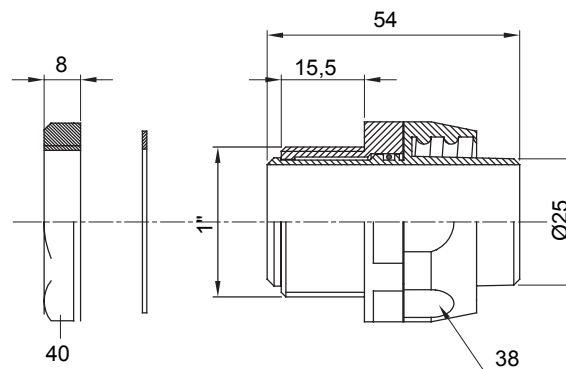

Straight and revolving coupling device for sheath with IP54 protection degree.

Colour	Grey RAL 7035	IP degree	IP54
GAS pitch	1"	Sheath Ø (mm)	25
Type	Revolving	Electrocod	210

### DIMENSIONAL