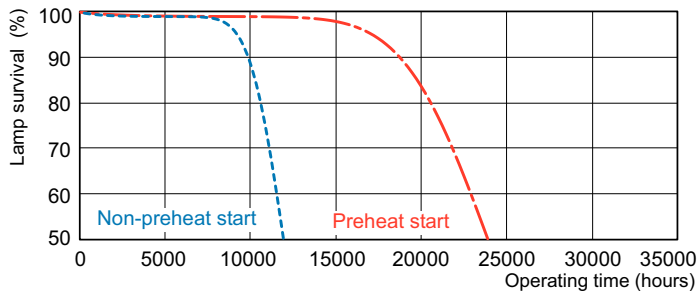

Photometric data

Spectral Power Distribution Colour - MASTER TL5 HE 21W/865 SLV/40

Lifetime

Life Expectancy Diagram - MASTER TL5 HE 21W/865 SLV/40

Life Expectancy Diagram - MASTER TL5 HE 21W/865 SLV/40

MASTER TL5 High Efficiency