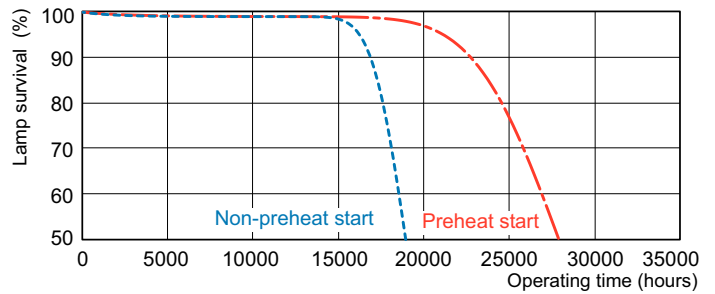

Product data

General Information		Operating and Electrical	
Cap-Base	G5 [G5]	Power Consumption	20.8 W
Features	na [Not Applicable]	Lamp Current (Nom)	0.165 A
Flux measurement reference	Sphere		
Light Technical		Controls and Dimming	
Color Code	865 [CCT of 6500K]	Dimmable	Yes
Luminous Flux	1,750 lumen		
Color Designation	Cool Daylight	Mechanical and Housing	
Chromaticity Coordinate X (Nom)	0.313	Bulb Shape	T5 [16 mm (T5)]
Chromaticity Coordinate Y (Nom)	0.337		
Correlated Color Temperature (Nom)	6500 K	Approval and Application	
Luminous Efficacy (rated) (Nom)	84 lm/W	Mercury (Hg) Content (Nom)	1.2 mg
Color rendering index (CRI)	82	Energy Consumption kWh/1000 h	21 kWh
		EPREL Registration Number	423,456

Photometric data

Spectral Power Distribution Colour - MASTER TL5 HE 21W/865 SLV/40

Lifetime

Life Expectancy Diagram - MASTER TL5 HE 21W/865 SLV/40

Life Expectancy Diagram - MASTER TL5 HE 21W/865 SLV/40

MASTER TL5 High Efficiency