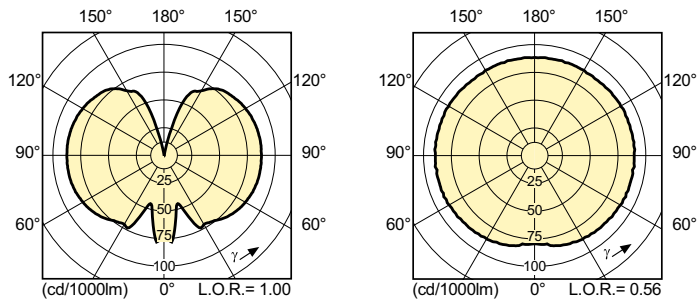

Photometric data

Light Distribution Diagram - MASTERC CDM-T 250W/830 G12 1CT/12

Spectral Power Distribution Colour - MASTERC CDM-T 250W/830 G12 1CT/12