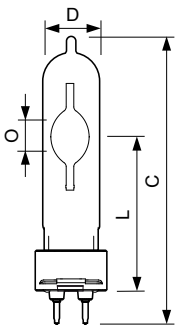

# MASTERC colour CDM-T

Bulb Shape	T24 [T 24mm]
<b>Approval and Application</b>	
Mercury (Hg) Content (Max)	27.5 mg
Mercury (Hg) Content (Nom)	27.5 mg
Energy Consumption kWh/1000 h	250 kWh
EPREL Registration Number	473,350

## Dimensional drawing

Product	D (max)	O	L (min)	L (max)	L	C (max)
MASTERC CDM-T 250W/830 G12 1CT/12	25 mm	12.3 mm	71.5 mm	73.5 mm	72.5 mm	135 mm