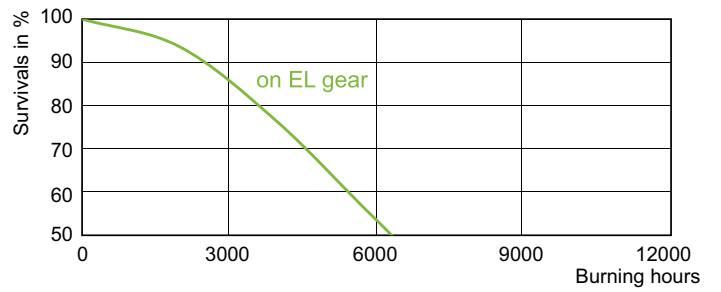

MASTERC colour CDM-T

Lifetime

Lumen Maintenance Diagram - MASTERC CDM-T 250W/830 G12 1CT/12

Life Expectancy Diagram - MASTERC CDM-T 250W/830 G12 1CT/12