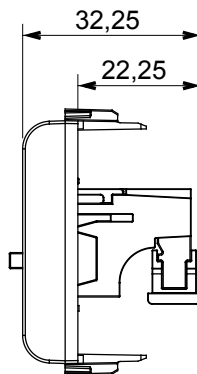

Product Data Sheet

GW13458

CHORUSMART - domestic range

Wide range of control devices, sockets for power supply (conforming to national and international standards) signal pick-up, climate control, comfort management, technical alarm signalling and emergency lighting management. The ChoruSmart modular devices are available in five colours, glossy white, satin white, natural beige, satin black and lacquered titanium and in various sizes from 1/2, 1, 2 and 3 modules. Thanks to the mounting supports for rectangular, square and round boxes, endless combinations can be created with the ChoruSmart range of plates.

Category	Connector	Description	Speaker socket
Colour	Natural satin beige	No. modules	1
Electrocod	3720	Material	Technopolymer

DIMENSIONAL

STANDARDS/APPROVALS