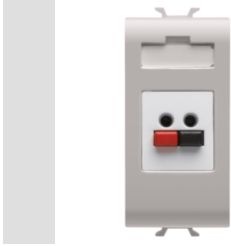

Product Data Sheet

GW13458

CHORUSMART - domestic range

Wide range of control devices, sockets for power supply (conforming to national and international standards) signal pick-up, climate control, comfort management, technical alarm signalling and emergency lighting management. The ChoruSmart modular devices are available in five colours, glossy white, satin white, natural beige, satin black and lacquered titanium and in various sizes from 1/2, 1, 2 and 3 modules. Thanks to the mounting supports for rectangular, square and round boxes, endless combinations can be created with the ChoruSmart range of plates.

Category	Connector	Description	Speaker socket
Colour	Natural satin beige	No. modules	1
Electrocod	3720	Material	Technopolymer

DIMENSIONAL

STANDARDS/APPROVALS