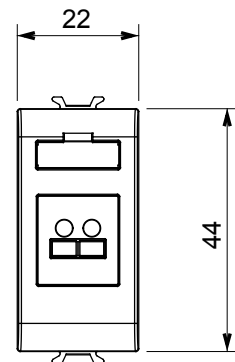

Product Data Sheet

GW13458

CHORUSMART - domestic range

Wide range of control devices, sockets for power supply (conforming to national and international standards) signal pick-up, climate control, comfort management, technical alarm signalling and emergency lighting management. The ChoruSmart modular devices are available in five colours, glossy white, satin white, natural beige, satin black and lacquered titanium and in various sizes from 1/2, 1, 2 and 3 modules. Thanks to the mounting supports for rectangular, square and round boxes, endless combinations can be created with the ChoruSmart range of plates.

Category	Connector	Description	Speaker socket
Colour	Natural satin beige	No. modules	1
Electrocod	3720	Material	Technopolymer

DIMENSIONAL

STANDARDS/APPROVALS