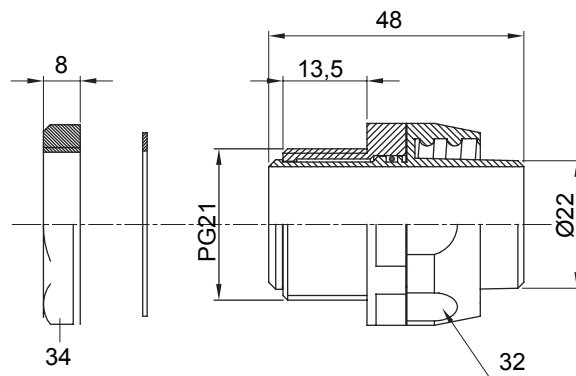

Straight and revolving coupling device for sheath with IP54 protection degree.

Colour	Black RAL 9005	IP degree	IP54
PG pitch	21	Sheath Ø (mm)	22
Type	Revolving	Electrocod	210

DIMENSIONAL

TECHNICAL SYMBOLOGY