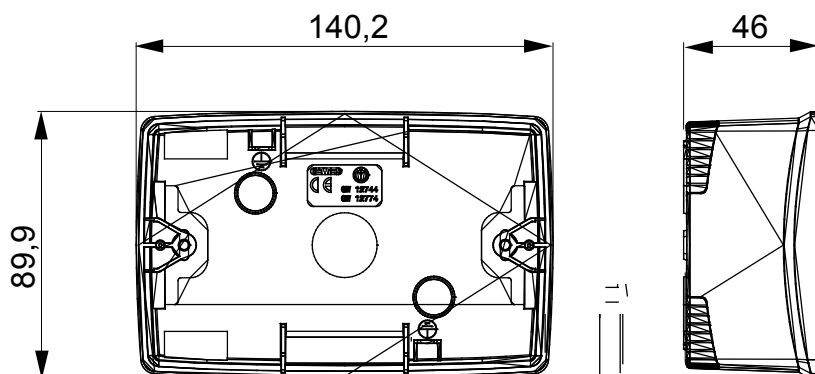

## GW16774

CHORUSMART - Domestic range

A range of tabletop panels, wall boxes and self-supporting wall enclosures suitable for housing ChorusSmart modular devices. Wall boxes and panels, available in black and white, must be completed with ChorusSmart support and One plates. The self-supporting enclosures, available in grey RAL 7035, are characterised in IP40 and IP55 versions: both have pre-cut knockouts, and the watertight version is also provided with a door with a transparent UV membrane. Self-supporting boxes and enclosures are designed to be fitted with an earth terminal.

Description	4 modules	Colour	Satin black
Characteristics	Halogen free	Support	GW16804
Suitable for plates	ONE	Torque screws tightening	0.8 Newton/meter
Outer dim. LxHxD (mm)	140x90x46	Glow wire test	650 °C
Thermo-pressure with ball	70 °C	Standard	EN 60670-1
Installation temperature	-5 +60 °C	Electrocod	0212

### DIMENSIONAL