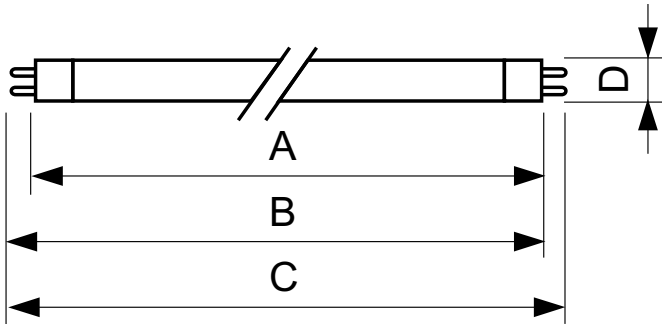

TL Mini Blacklight Blue

TL 6W BLB 1FM/10X25CC

This TL Miniature lamp (tube diameter 16 mm) is made of blacklight blue (dark blue) glass, which transmits UV-A radiation, but gives only a minimum of visible light. It is a perfect solution for quick detection of UV-reflecting materials. It is used especially for testing, inspection and analysis in various branches of industry, e.g. criminology, philately and medicine. Furthermore, it is applied to create special effects in the entertainment industry, e.g. in nightclubs and theaters.

Product data

General Information		Mechanical and Housing	
Cap-Base	G5 [G5]	Bulb Shape	T5 [16 mm (T5)]
Light Technical		Product Data	
Color Code	108 [08 lead free glass]	Full product code	871150095098727
Color Designation	Blacklight Blue	Order product name	TL 6W BLB 1FM/10X25CC
Operating and Electrical		Order code	928000510803
Power Consumption	6.0 W	Numerator - Quantity Per Pack	1
Lamp Current (Nom)	0.170 A	Numerator - Packs per outer box	250
Voltage (Nom)	42 V	Material number (12NC)	928000510803
Voltage (Nom)	42 V	Full product name	TL 6W BLB 1FM/10X25CC
		EAN/UPC - Case	8711500950970

TL Mini Blacklight Blue

Dimensional drawing

Product	D (max)	A (max)	B (max)	B (min)	C (max)
TL 6W BLB 1FM/10X25CC	16 mm	212.1 mm	219.2 mm	216.8 mm	226.3 mm

Photometric data

Spectral Power Distribution Colour - TL 6W BLB 1FM/10X25CC