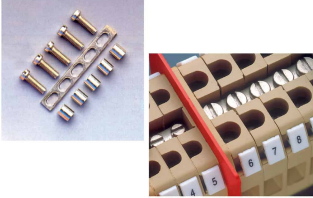

Screw

and sleeves EXe for cross-connection PMP42, PMP58, CBD.4, CVF.4

Series	PMP-CPM
Code	CPX12
Type	CPX/12
HS code	85389099
TECHNICAL DATA	
Typology	Exe cross connection
Sub-typology	Exe screws and sleeves type CPX for PMP commoning bar
Colour	-
Package qty.	25
Material	Copper and brass
Correlations	CPX12, PMP42, PMP58, CBD.4, CVF.4

DESCRIZIONE DEL PRODOTTO

CPX/12 Screw and sleeves EXe for cross-connection PMP42, PMP58, CBD.4, CVF.4