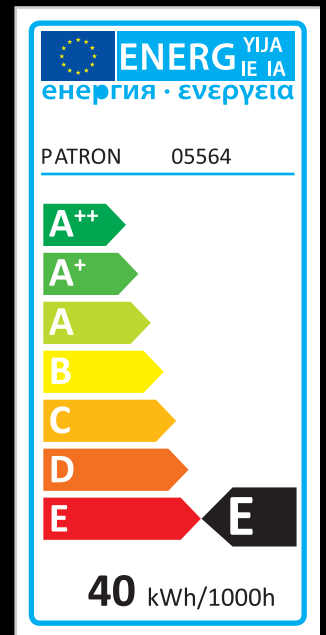

PATRON

INCANDESCENT OVEN LAMP

05564

Manufactured in PRC

40W

220-240V

E14

1000h