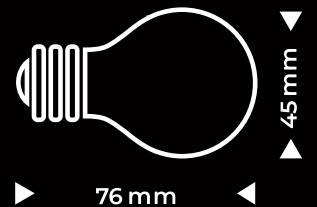

PATRON

INCANDESCENT OVEN LAMP

05564

Manufactured in PRC

40W

220-240V

E14

1000h