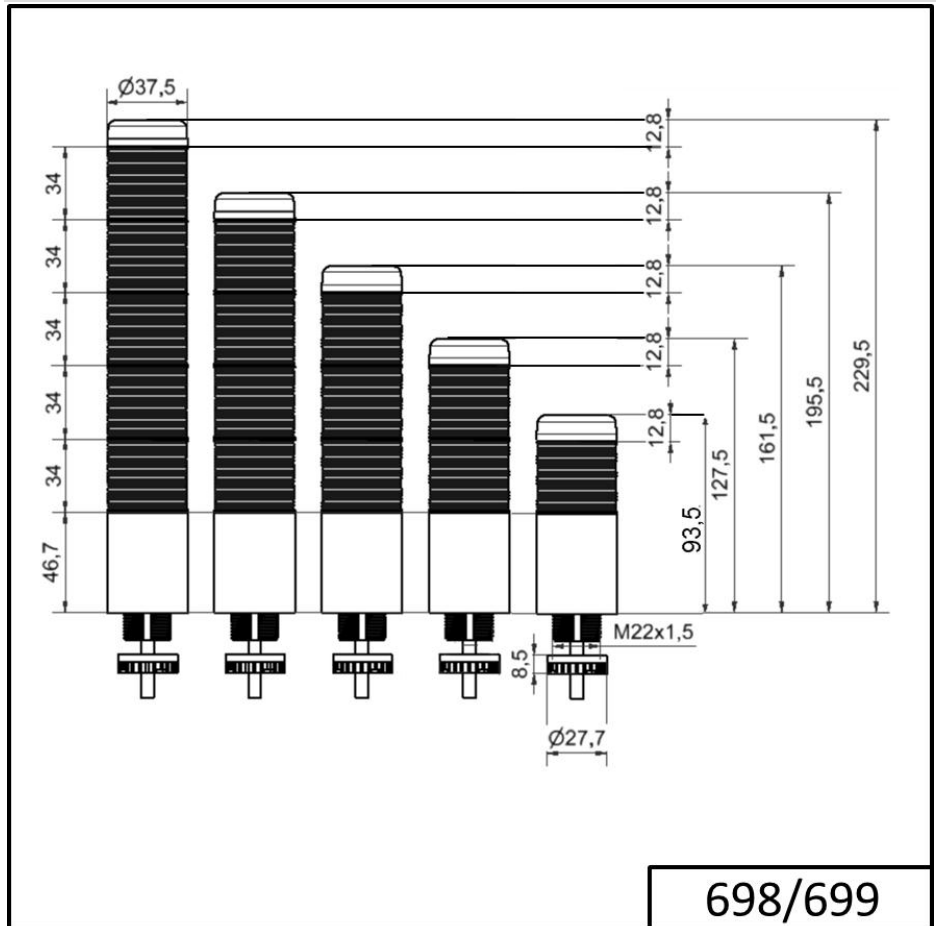

Completely pre-assembled Signal Towers / KOMPAKT 37
K37 plug EM Pulse tone 24VAC/DC YE

DRAWING

For additional installation and mounting information, refer to the appropriate user guide at www.werma.com. This printed copy is for information only and is subject to alteration.