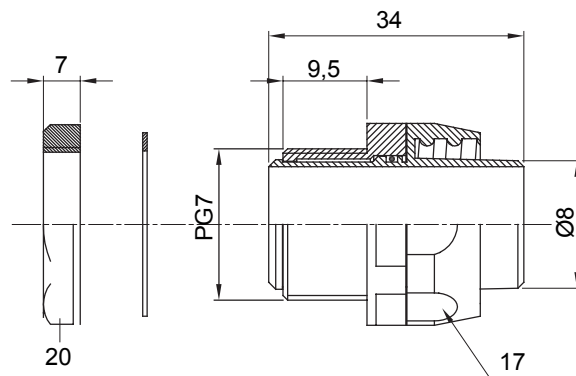

Straight and revolving coupling device for sheath with IP54 protection degree.

Colour	Grey RAL 7035	IP degree	IP54
PG pitch	7	Sheath Ø (mm)	8
Type	Revolving	Electrocod	210

DIMENSIONAL

TECHNICAL SYMBOLOGY