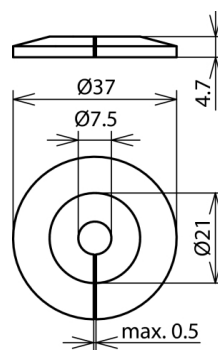

MS 37 4.7 B7.5 K BR (276 057)

Figure without obligation

Prevents rain water from running down the round wire and soiling of the facade.

Type	MS 37 4.7 B7.5 K BR
Part No.	276 057
Material	plastic
Conductor Rd	8 mm
Colour	brown
Diameter Ø	37 mm
Hole	7.5 mm
Weight	2 g
Customs tariff number	39269097
GTIN	4013364104990
PU	1 Stk