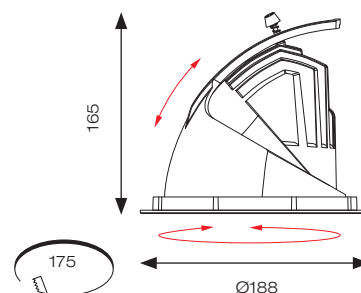

# Unity 175 Wallwash

- Recessed adjustable architectural wallwash with 355° rotation suitable for commercial, hospitality and retail applications
- Adjustable tilt angle from -15° to 45°
- 30° cut-off angle in the horizontal position
- Die-cast aluminium body and heatsink for good thermal management
- Remote driver with plug and play connection
- Dimmable options
- Powered by Tridonic