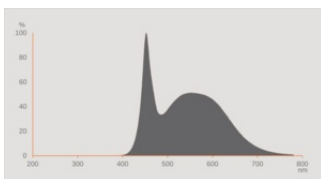

### Photometrical data

Luminous flux	806 lm
Luminous efficacy	107 lm/W
Lumen main.fact.at end of nom.life time	0.93
Light color (designation)	Cool Daylight
Color temperature	6500 K
Color rendering index Ra	80
Light color	865
Standard deviation of color matching	$\leq 6$ sdcM
Flickering metric (Pst LM)	$\leq 1$
Stroboscope effect metric (SVM)	$\leq 0.9$