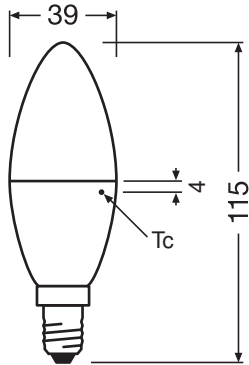

### Photometrical data

Luminous flux	806 lm
Luminous efficacy	107 lm/W
Lumen main.fact.at end of nom.life time	0.93
Light color (designation)	Cool Daylight
Color temperature	6500 K
Color rendering index Ra	80
Light color	865
Standard deviation of color matching	$\leq 6$ sdcM
Flickering metric (Pst LM)	$\leq 1$
Stroboscope effect metric (SVM)	$\leq 0.9$

### Dimensions & Weight

Overall length	115.00 mm
Diameter	39.00 mm
Maximum diameter	39 mm
Product weight	21.00 g