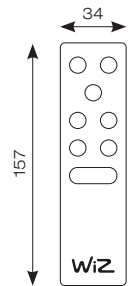

OCTO Smart Remote Control Connected by WiZ

- Smart remote control suitable for residential and small-scale commercial applications
- Multifunctional WiFi enabled smart remote control lets you have quick and easy control of your OCTO Connected by WiZ lights
- Simple and quick controls; on/off, dimming, night light and choose from different scenes
- Compatible with all other OCTO Connected by WiZ devices
- Works without WiFi
- Range - Up to 15 metres

OCTO
Embedded

Connected by

WiZ

CODE	DESCRIPTION	IP	TRADE
AOCTOW/RC	Smart Remote Control	IP20	£23.15