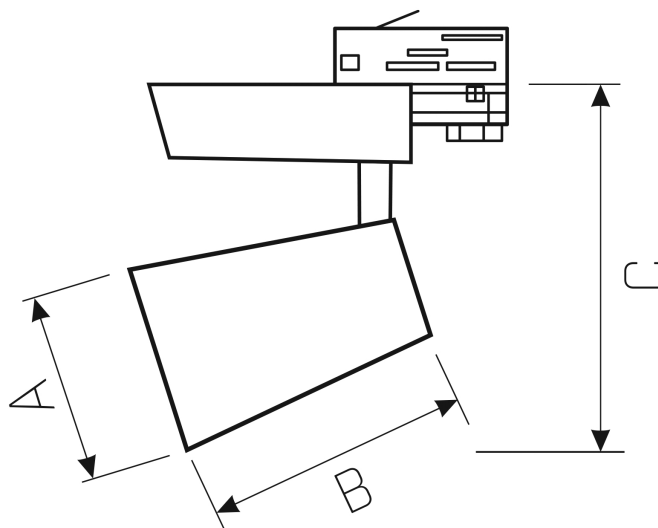

# ESTRA

WOJP00323

LED luminaire ESTRA, with a power of 19 W, high light efficacy 140 lm/W. It is made of high-quality components, supported by a 5-year warranty. It shines with a warm light (3000K), which promotes relaxation and rest, making the illuminated room cosier. Narrow beam angle 40° gives directional light so that selected objects or surfaces can be better exposed. Designed to be mounted on a track.

Power	<b>19 W</b>	Voltage	<b>230 V</b>
Colour temperature	<b>3000 K</b>	Colour of light	<b>WW</b>
Beam angle	<b>40 °</b>	Degree of protection (IP)	<b>IP20</b>

## Technical data

Code	WQJP00323
Power	19 W
Nominal current	90.9 mA
Voltage	230 V
Energy consumption	19 kWh/1000h
Frequency	50HZ Hz
Protection class	I
Power supply included	+
Manufacturer of power supply	TCI
Power factor	0.93
Useful luminous flux*	2660 lm (360°)
Luminous flux**	2090 lm (360°)
Lamp efficacy	140 lm/W
Colour temperature	3000 K
Colour of light	WW
Beam angle	40 °
RA	80
Light source included	+
Producer of LED diodes	CREE
Uniformity of color SDCM max	3
Dimmable	OPC
Working temperature range	-20/+40 °
Lifespan	50000 h
Housing material	Aluminum
Degree of protection (IP)	IP20
Colour	White
Dimension (AxBxC)	109x130x190 mm
For use	Inside
Assembly method	on track
Application	Inside
Made in	PL