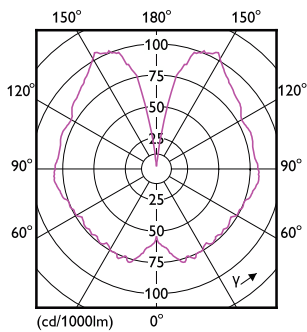

Product data

General Information	
Cap-Base	E27
Nominal lifetime	15,000 hour(s)
Switching Cycle	20,000
Rated Lifetime (Hours)	15,000 hour(s)
Lighting Technology	LED
Light Technical	
Color Code	818 [CCT of 1800K]
Color Code	818 [CCT of 1800K]
Beam Angle (Nom)	330 degree(s)
Luminous Flux	300 lm
Color Designation	1800
Correlated Color Temperature (Nom)	1800 K
Luminous Efficacy (rated) (Nom)	66 lm/W
Color Consistency	<6
Color rendering index (CRI)	80
LLMF At End Of Nominal Lifetime (Nom)	70 %
Photobiological safety according to EN 62471	RG1

Classic filament LEDbulbs

Bulb Shape	G200
Net Weight (Piece)	0.360 kg

Approval and Application

Energy Consumption kWh/1000 h	5 kWh
CE mark	Yes
EU RoHS compliant	Yes
EyeComfort	Yes
LED Innovations	EyeComfort
Flickering value (PstLM) - Flickering value as per EN 61000-3-3	1
Stroboscopic effect visibility measure (SVM)	0.4
Ambient temperature range	-20 to +45 °C

Application Conditions

can it be used in closed luminaires	No
-------------------------------------	----

Product Data

Order product name	LED classic-giant 28W E27 G200 GOLD ND
Full product name	LED classic-giant 28W E27 G200 GOLD ND
Full product code	871951431384200
Order code	929002983901
Material Nr. (12NC)	929002983901
Numerator - Quantity Per Pack	1
EAN/UPC - Product/Case	8719514313842
Numerator - Packs per outer box	2
EAN/UPC - Case	8719514313859

Dimensional drawing

Product	D	C
LED classic-giant 28W E27 G200 GOLD ND	202 mm	286 mm

Photometric data

Light Distribution Diagram - LED classic-giant 28W E27 G200 GOLD ND

Spectral Power Distribution Colour - LED classic-giant 28W E27 G200 GOLD ND