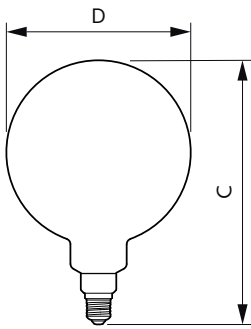

Classic filament LEDbulbs

Bulb Shape	G200
Net Weight (Piece)	0.360 kg

Approval and Application

Energy Consumption kWh/1000 h	5 kWh
CE mark	Yes
EU RoHS compliant	Yes
EyeComfort	Yes
LED Innovations	EyeComfort
Flickering value (PstLM) - Flickering value as per EN 61000-3-3	1
Stroboscopic effect visibility measure (SVM)	0.4
Ambient temperature range	-20 to +45 °C

Application Conditions

can it be used in closed luminaires	No
-------------------------------------	----

Product Data

Order product name	LED classic-giant 28W E27 G200 GOLD ND
Full product name	LED classic-giant 28W E27 G200 GOLD ND
Full product code	871951431384200
Order code	929002983901
Material Nr. (12NC)	929002983901
Numerator - Quantity Per Pack	1
EAN/UPC - Product/Case	8719514313842
Numerator - Packs per outer box	2
EAN/UPC - Case	8719514313859

Dimensional drawing

Product	D	C
LED classic-giant 28W E27 G200 GOLD ND	202 mm	286 mm

Photometric data

Light Distribution Diagram - LED classic-giant 28W E27 G200 GOLD ND

Spectral Power Distribution Colour - LED classic-giant 28W E27 G200 GOLD ND