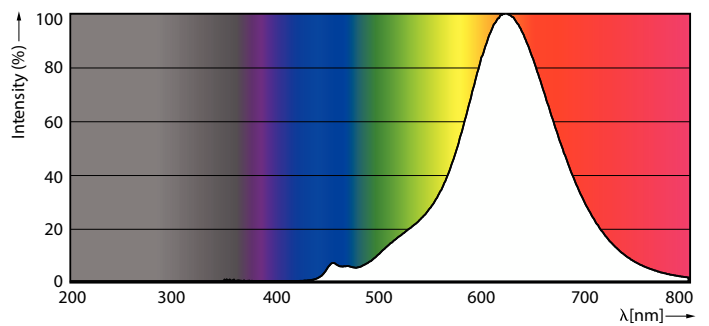

Product data

General Information	
Cap-Base	E27
Nominal lifetime	15,000 hour(s)
Switching Cycle	20,000
Rated Lifetime (Hours)	15,000 hour(s)
Lighting Technology	LED
Light Technical	
Color Code	818 [CCT of 1800K]
Color Code	818 [CCT of 1800K]
Beam Angle (Nom)	330 degree(s)
Luminous Flux	300 lm
Color Designation	1800
Correlated Color Temperature (Nom)	1800 K
Luminous Efficacy (rated) (Nom)	66 lm/W
Color Consistency	<6
Color rendering index (CRI)	80
LLMF At End Of Nominal Lifetime (Nom)	70 %
Photobiological safety according to EN 62471	RG1

Classic filament LEDbulbs

Bulb Shape	G200
Net Weight (Piece)	0.360 kg

Approval and Application

Energy Consumption kWh/1000 h	5 kWh
CE mark	Yes
EU RoHS compliant	Yes
EyeComfort	Yes
LED Innovations	EyeComfort
Flickering value (PstLM) - Flickering value as per EN 61000-3-3	1
Stroboscopic effect visibility measure (SVM)	0.4
Ambient temperature range	-20 to +45 °C

Dimensional drawing

Product	D	C
LED classic-giant 28W E27 G200 GOLD ND	202 mm	286 mm

Photometric data

Light Distribution Diagram - LED classic-giant 28W E27 G200 GOLD ND

Spectral Power Distribution Colour - LED classic-giant 28W E27 G200 GOLD ND