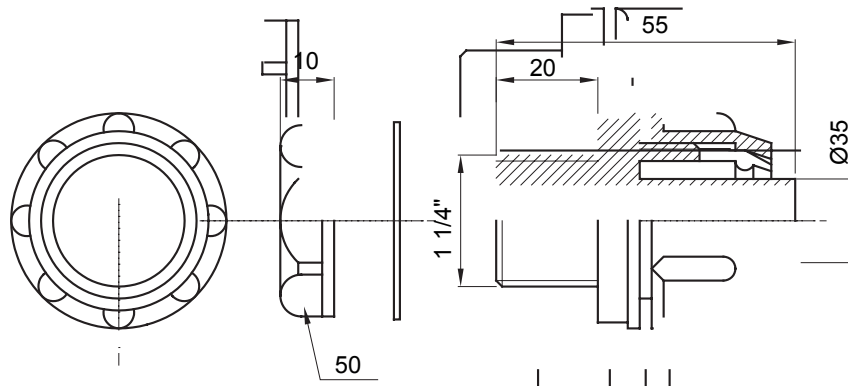

Straight and revolving coupling device for sheath with IP54 protection degree.

Colour	Grey RAL 7035	IP degree	IP54
GAS pitch	1 1/4"	Sheath Ø (mm)	35
Type	Fixed	Electrocod	210

### DIMENSIONAL