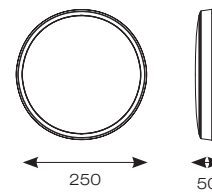

# Gamma Mini CCT

- Ultra slim modern polycarbonate wall/ceiling light suitable for education and residential applications and ancillary areas
- Matt white finish to body and diffuser with optional chrome trim ring
- CCT selectable between 3000K and 4000K
- Rear fixing bracket and terminal housing for ease of installation
- Microwave sensor set to 15 minutes at 3 metres (non-adjustable)
- /MWS and /MWS/M3 versions operate as "Masters" and can be used in conjunction with standard "Slaves"
- /MWS and MWS/M3 has integral photocell isolation switch
- Non-dimmable

AMGAMLED/CCT

Chrome Trim Ring Fitted

INPUT	HERTZ	TEMP	LIFETIME (HRS)	CRI	SDCM	BEAM ANGLE	CLASS	IP	IK
220-240V	50/60Hz	-5°C to 35°C	L70 54,000	Ra 80	6	110°	2	IP54	IK09

CODE	DESCRIPTION	WATTAGE	CCT	LUMENS	LM/W	TRADE
<b>AMGAMLED/CCT</b>	CCT Selectable	10W	3000/4000K	1148lm (4000K)	115lm (4000K)	<b>£53.50</b>