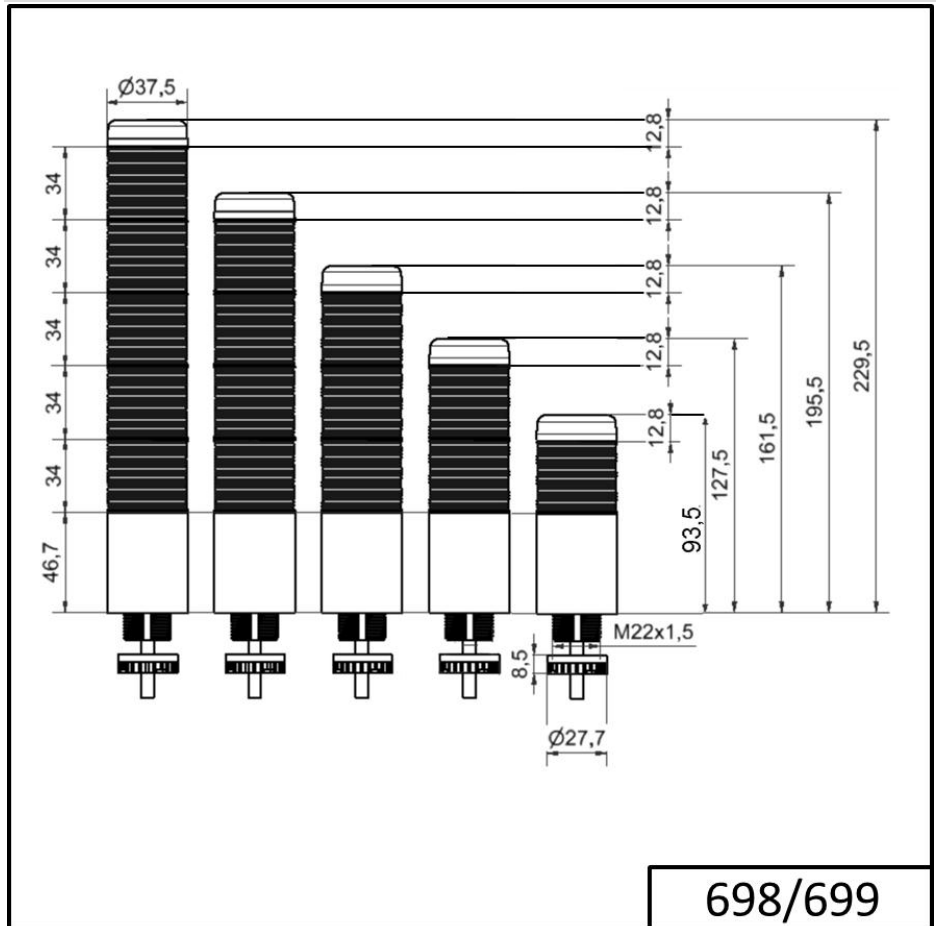

Completely pre-assembled Signal Towers / KOMPAKT 37
K37 cable EM Pulse tone 24VAC/DC GN/YE/R

DRAWING

For additional installation and mounting information, refer to the appropriate user guide at www.werma.com. This printed copy is for information only and is subject to alteration.