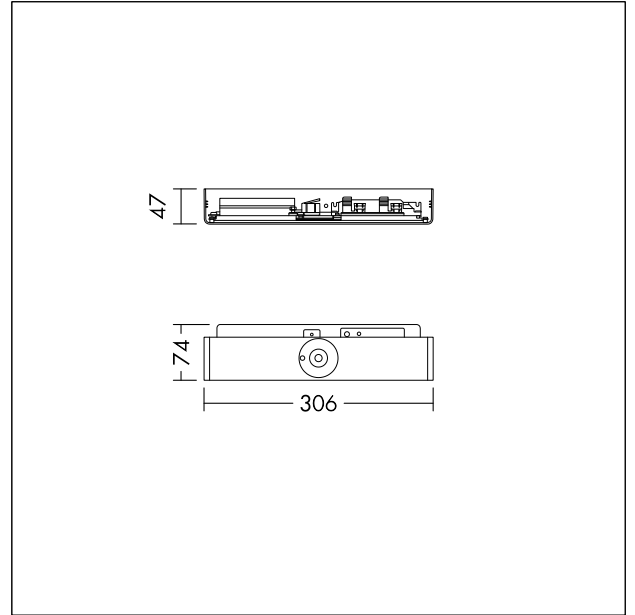

TE_ROXY_M_E3_PLUG_PLAY.wmf

Light Distribution

STD - standard

- Light Source: LED
- Colour Rendering Index min.: 80
- Correlated colour temperature*: 4000 Kelvin
- Chromaticity tolerance (initial MacAdam): 4
- Rated median useful life*:
  L80 50000 h at 25 °C
- Ballast: 1x LED_Con
- Luminaire input power*: 3 W Power factor = 0.45
- Dimming: Fixed output