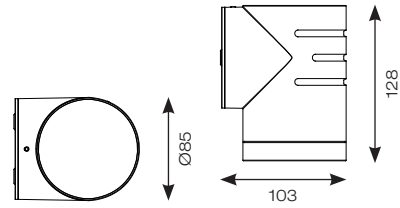

# Reef Directional Wall Light

- Durable outdoor directional wall light suitable for residential and hospitality applications
- Installation in either upward or downward orientation
- Choice of matt white or black finishes
- Polycarbonate construction ideal for coastal applications
- CCT selectable between 3000K, 4000K and 6000K
- Unique lockable installation base plate with push fit loop-in loop-out terminals for ease of installation
- Non-dimmable

Black

Unique Click and Lock Mounting Bracket

White

INPUT	HERTZ	TEMP	LIFETIME (HRS)	CRI	SDCM	BEAM ANGLE	CLASS	IP
220-240V	50Hz	-20°C to 40°C	L80 54,000	Ra 80	6	90°	2	IP65

CODE	DESCRIPTION	WATTAGE	CCT	LUMENS	LM/W	TRADE
AREELEDWLD	CCT Selectable - Black	5W	3000/4000/6000K	425lm (3000K) - 410lm (6000K)	85lm (3000K) - 82lm (6000K)	£44.10
AREELEDWLD/WH	CCT Selectable - White					£44.10