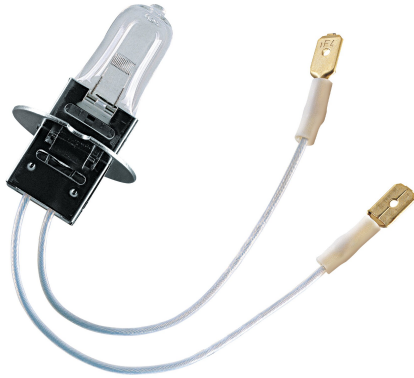

PRODUCT DATASHEET

64318 Z/C 45-15

Halogen lamps, current-controlled with PK30d base | Halogen lamps, current-controlled with PK30d base

TECHNICAL DATA

Electrical data

Nominal wattage	45 W
Construction wattage	45.00 W
Nominal voltage	6.8 V

Photometrical data

Luminous flux	800 lm
Luminous efficacy	17 lm/W
Color temperature	3000 K
Color rendering index Ra	100
Light color	1030

Dimensions & Weight

Overall length	58.00 mm
Length with base excl. base pins/connection	30,00 mm
Light center length (LCL)	16,0 mm
Diameter	13,5 mm
Product weight	0.00 g

Order reference	64318
-----------------	-------

Energy labelling regulation data acc EU 2019/2015

Light source cap-type (or other electric interface)	PK30d
Length	58.00 mm
Height	13,5 mm
Width	13,5 mm

Safety advice