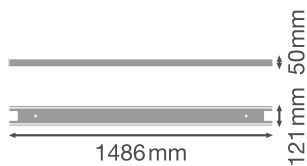

PRODUCT DATASHEET

TRUSYS FLEX T5 TRACK REFLECTOR VW

TruSys® FLEX T5 TRACK | Track rail insert for mounting of T5 LED tubes

Product benefits

- Simple installation

Product features

- 150 cm insert with T5 tube fitting holders and preinstalled wires
- Including optional side covers for luminaire inserts

TECHNICAL DATA**Electrical data**

Protection class	I
------------------	---

Photometrical data

Beam angle	130 °
------------	-------

Dimensions & Weight

Length	1486 mm
Width	121 mm
Height	50 mm
Product weight	1280.00 g

TRUSYS FLEX T5 TRACK
REFLECTOR VW

Materials & Colors

Product color	White
Body material	Steel
Cover material	Steel

Application & Mounting

Type of protection	IP20
--------------------	------

Certificates & Standards

Tender texts	Document name
 Tender documents	TruSys FLEX T5 TRACK REFLECTOR VW-EN

LOGISTICAL DATA

Product code	Packaging unit (Pieces/Unit)	Dimensions (length x width x height)	Gross weight	Volume
4099854230196	BAG 1	200 mm x 1,600 mm	1290.00 g	
4099854230202	Shipping box 6	1,561 mm x 312 mm x 119 mm	9137.00 g	57.96 dm ³