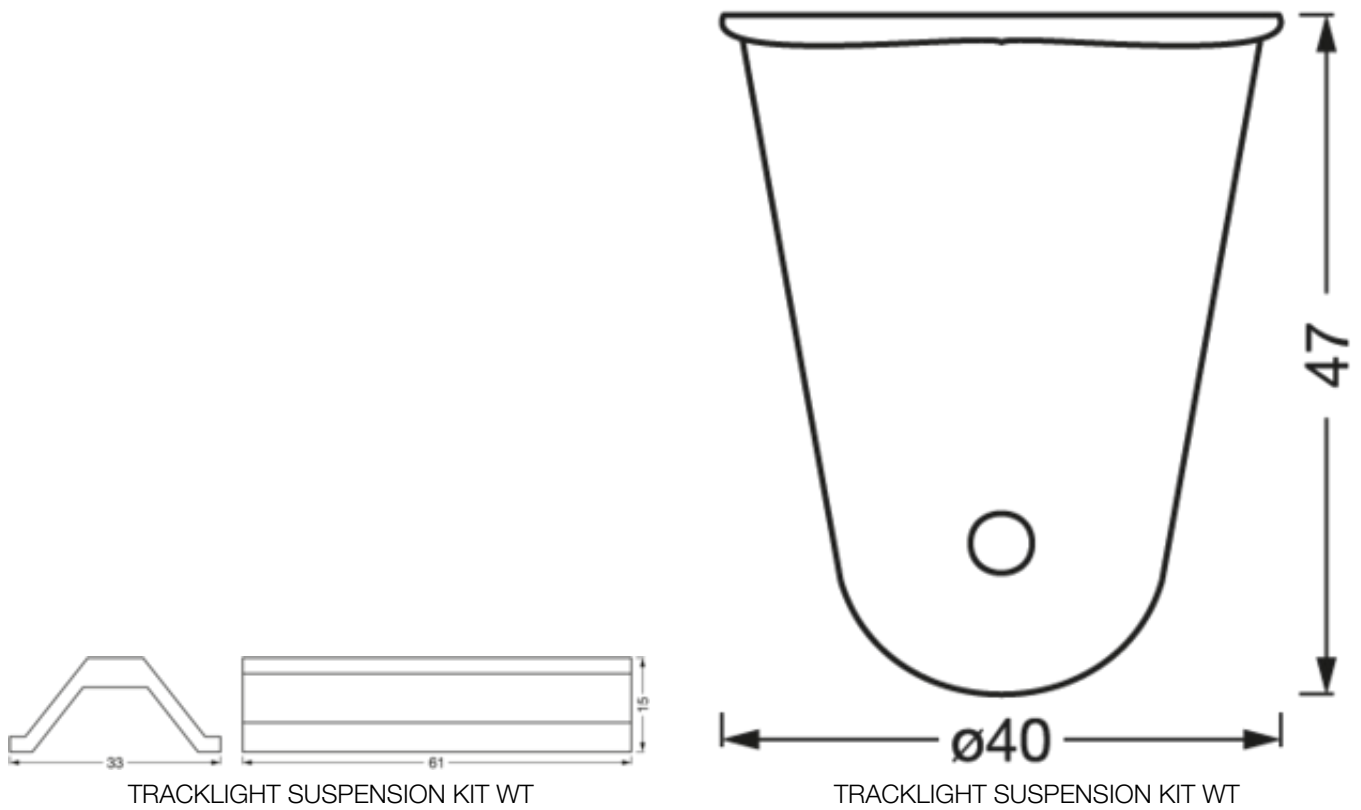

- Timeless elegant design
- High-quality materials

Product features

- Customisable modular tracklight system
- Accessories for tracklight system

TECHNICAL DATA

Electrical data

Nominal voltage	220...240 V
-----------------	-------------

Dimensions & Weight

Diameter	40 mm
Length	61 mm
Width	33 mm
Height	47 mm
Product weight	50.00 g

Materials & Colors

Product color	White
Body material	Aluminum/Steel

Application & Mounting

Ambient temperature range	-20...+40 °C
Type of protection	IP20