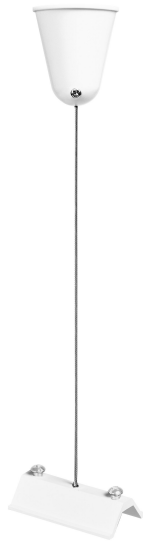

PRODUCT DATASHEET

Tracklight Suspension Kit White

Tracklight accessories | Tracklight accessories

Areas of application

- Kitchens, living rooms, children's rooms or home offices
- Entrance areas

Product benefits

- Timeless elegant design
- High-quality materials

Product features

- Customisable modular tracklight system
- Accessories for tracklight system

TECHNICAL DATA

Electrical data

Nominal voltage	220...240 V
-----------------	-------------

Dimensions & Weight

Diameter	40 mm
Length	61 mm
Width	33 mm
Height	47 mm
Product weight	50.00 g

Materials & Colors

Product color	White
Body material	Aluminum/Steel

Application & Mounting

Ambient temperature range	-20...+40 °C
Type of protection	IP20