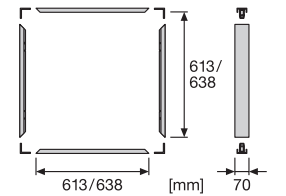

PL 600 SURFACE MOUNT KIT H70 VAL
EAN 4058075402843
PL 625 SURFACE MOUNT KIT H70 VAL
EAN 4058075402867