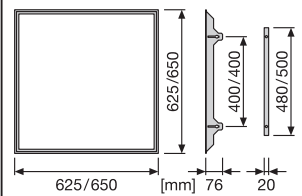

PL 600 RECESSED MOUNT FRAME
EAN 4058075402881
PL 625 RECESSED MOUNT FRAME
EAN 4058075402904

	*C10A	*B16A	*C16A		DALI	I_{OUT} [mA]	DIM
PANEL PFM 30W DALI	n=21	n=20	n=33		OSRAM OTi DALI 50/220...240/1A4 NFC	660	✓
PANEL PFM 36W DALI	n=21	n=20	n=33		OSRAM OTi DALI 50/220...240/1A4 NFC	760	✓