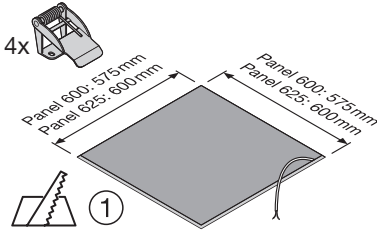

RECESSED MOUNT CLIPS VALUE
EAN 4058075409859