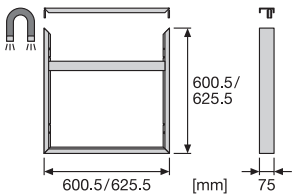

PL 600 SURFACE MOUNT KIT H75
EAN 4058075472914
PL 625 SURFACE MOUNT KIT H75
EAN 4058075472938