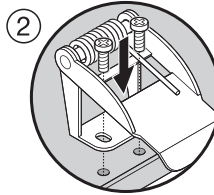

SUSPENSION KIT  
**EAN 4058075402928**

RECESSED MOUNT CLIPS VALUE  
**EAN 4058075409859**

PL 600 SURFACE MOUNT KIT H75  
**EAN 4058075472914**  
 PL 625 SURFACE MOUNT KIT H75  
**EAN 4058075472938**

PL 600 SURFACE MOUNT KIT H70 VAL  
**EAN 4058075402843**  
 PL 625 SURFACE MOUNT KIT H70 VAL  
**EAN 4058075402867**