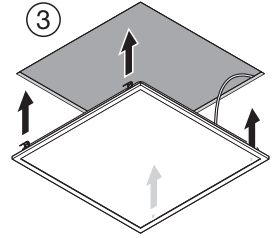

RECESSED MOUNT CLIPS VALUE
EAN 4058075409859