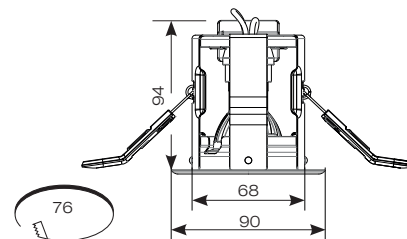

iCage Mini 50W GU10 Die-Cast Downlight

- Compact Fire Rated downlight for shallow ceiling voids suitable for residential and hospitality applications (product supplied less lamp)
- Suitable for standard GU10 LED or halogen lamps retrofit
- Protective polycarbonate spring clip covers for ceiling protection and ease of installation
- Dedicated forward heat lamps NOT required
- Extra large terminals for fast loop-in, loop-out wiring
- Twistlock lamp retaining ring for ease of lamp replacement
- Ultra-slim bezel profile
- Option to add Bluetooth and WiFi enabled smart WiZ GU10 lamp
 - AOCTOW/GU10LED/TW
 - AOCTOW/GU10LED/RGBTW

CODE	DESCRIPTION	MAX WATTAGE	CLASS	IP	TRADE
AMICD/W	GU10 - White				£21.20
AMICD/MW	GU10 - Matt White				£21.20
AMICD/BR	GU10 - Brass				£22.75
AMICD/CH	GU10 - Chrome	50W	1	IP20	£22.75
AMICD/SC	GU10 - Satin Chrome				£22.75
AMICD/AB	GU10 - Antique Brass				£24.00
AMICD/BLC	GU10 - Black Chrome				£24.00