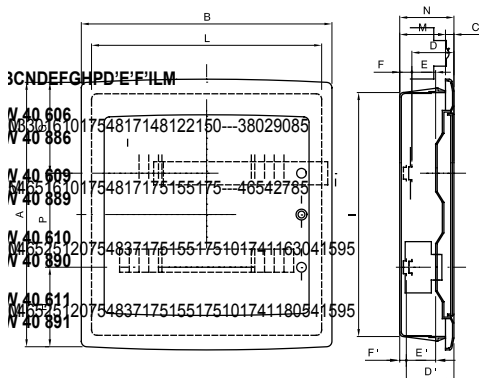

## GW40890BD

40 CDI Range

The IP40 protected flush mounting enclosures are available in sizes from 8 to 72M and are equipped with screw multipolar terminal blocks, 80 A IP 20. They are available with a smoked transparent door (particularly suitable for the commercial and industrial sector) or a blank door (ideal for domestic application); the terminal blocks allow to create simple and neat wiring reducing the set-up time of the enclosure.

Insulation class	II (according to IEC 61140 standards)	Colour	White RAL 9016	
Outer dim. LxHxD (mm)	465x680x95	IP degree	IP40	
Installation	For brick wall	Dispersible power (W)	62	
Mechanical resistance	IK08	Rated voltage	400 V	
Door colour	Blank	Terminal blocks	80 A - IP20 bipolar holes with screws	
No. of modules EN 50022	54 (18x3)	Rated current	125 A	
Glow Wire Test	650 °C	Operating temperature	-15 ÷ +60°C	
Type of material	Halogen-free in compliance with EN 60754-2		Electrocod	0311
Thermo-pressure with ball	70 °C	Standard	EN 60670-1 (CEI 23-48) IEC60670-24 CEI 23-49	
Insulation voltage	750 V	Pole 1 (mm <sup>2</sup> )	N/E 2x[(3x16) + (17x10)]	
Pole 2 (mm <sup>2</sup> )	N/E 2x[(3x16) + (17x10)]			

### DIMENSIONAL